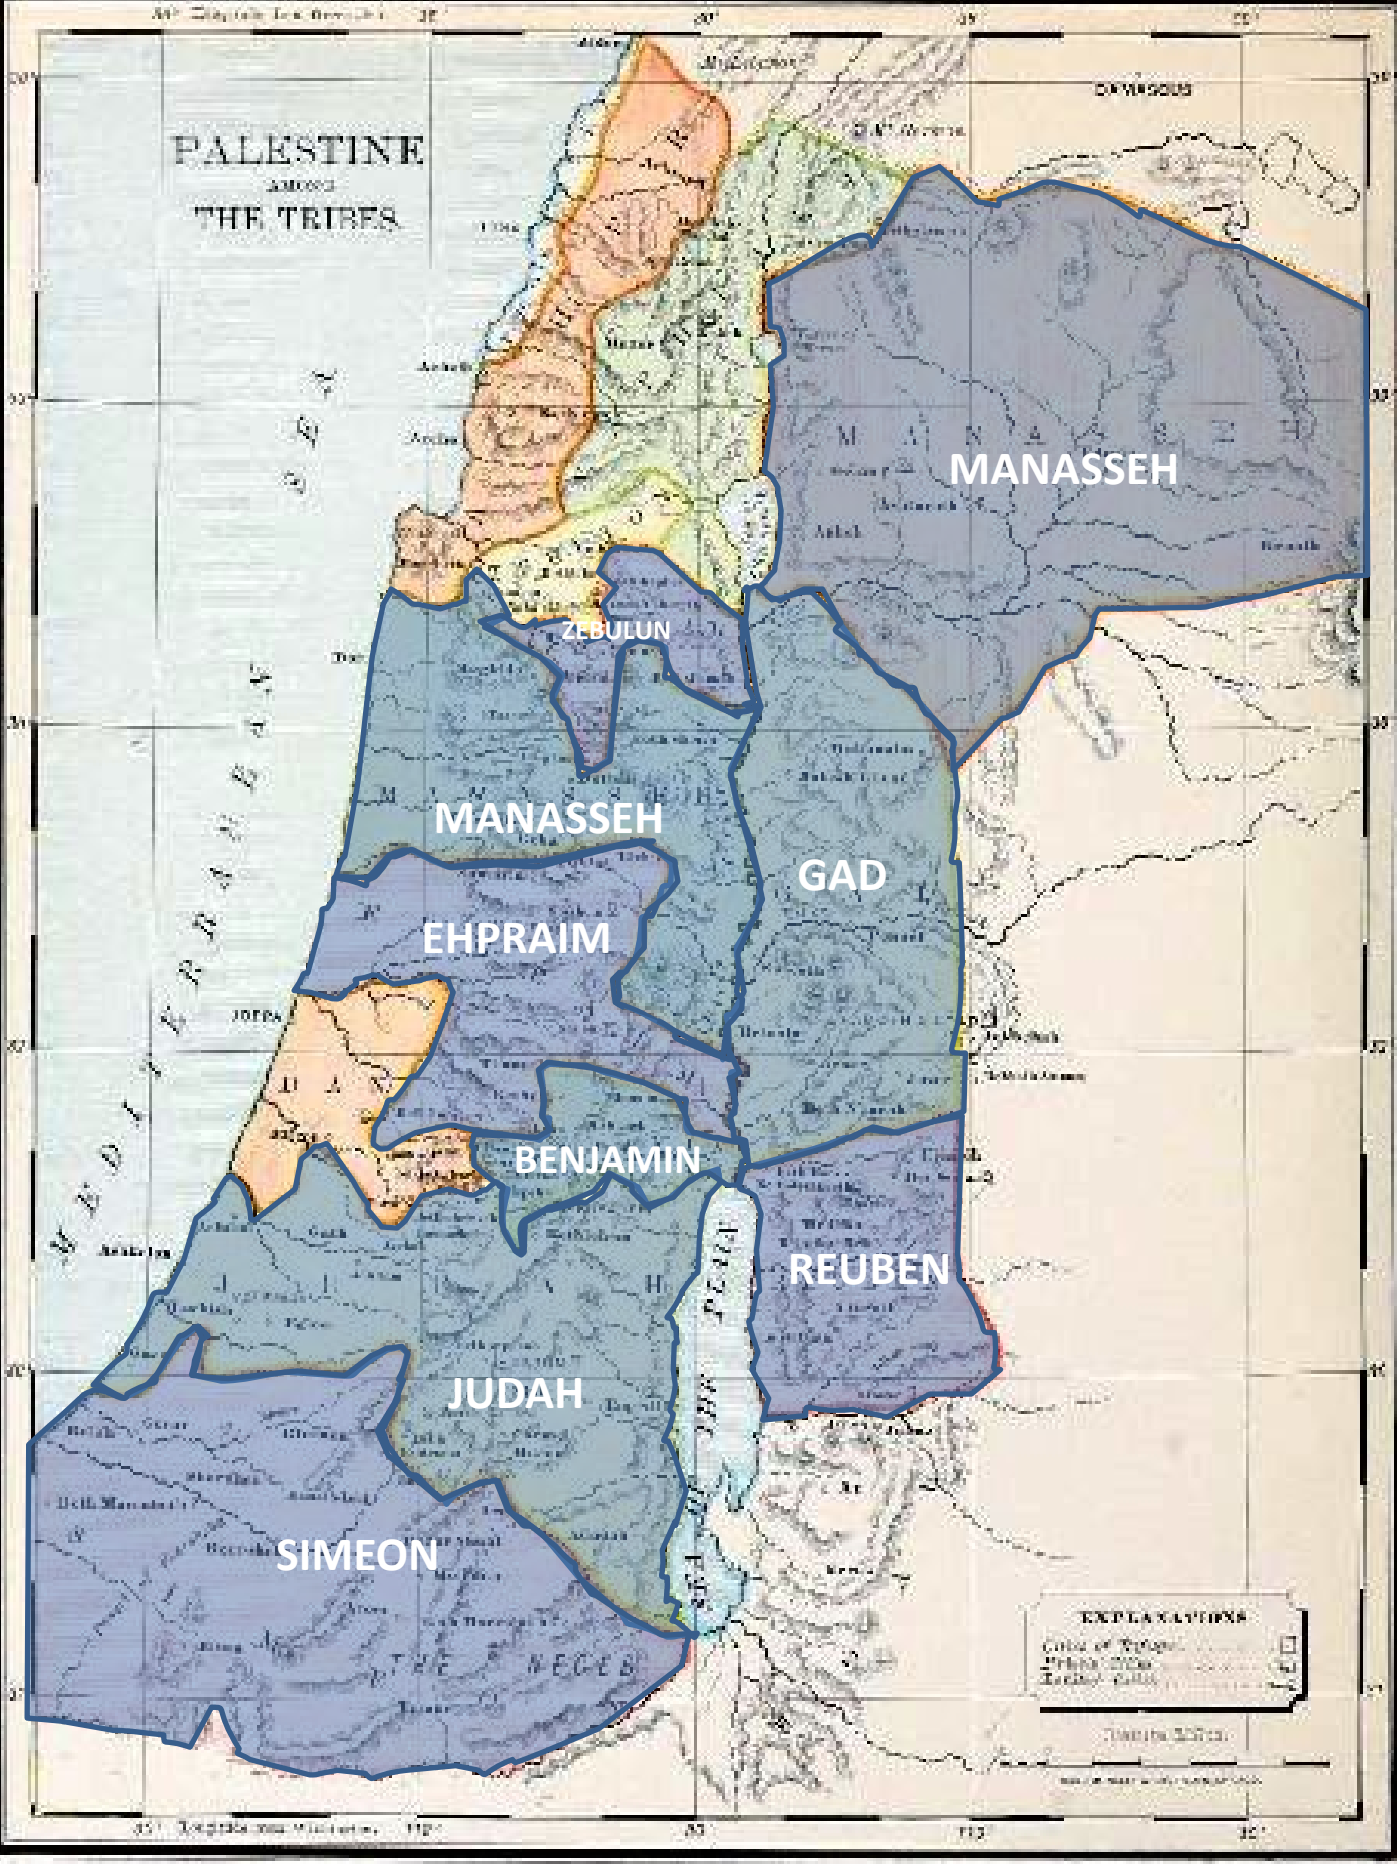

REUBEN

JUDAH

SIMEON

EXPLANATIONS

- Cities of Tribes
- Cities of Israel
- Jewish Cities

100 Miles

PALESTINE  
AMONG  
THE TRIBES

MANASSEH

**EXPLANATIONS**

- Color of Tribes
- Prime Cities
- Iron Age

Scale 1:500,000

Map of Palestine, 1920

**PALESTINE**  
AMONG  
THE TRIBES

**MANASSEH**

**ZEBULUN**

**MANASSEH**