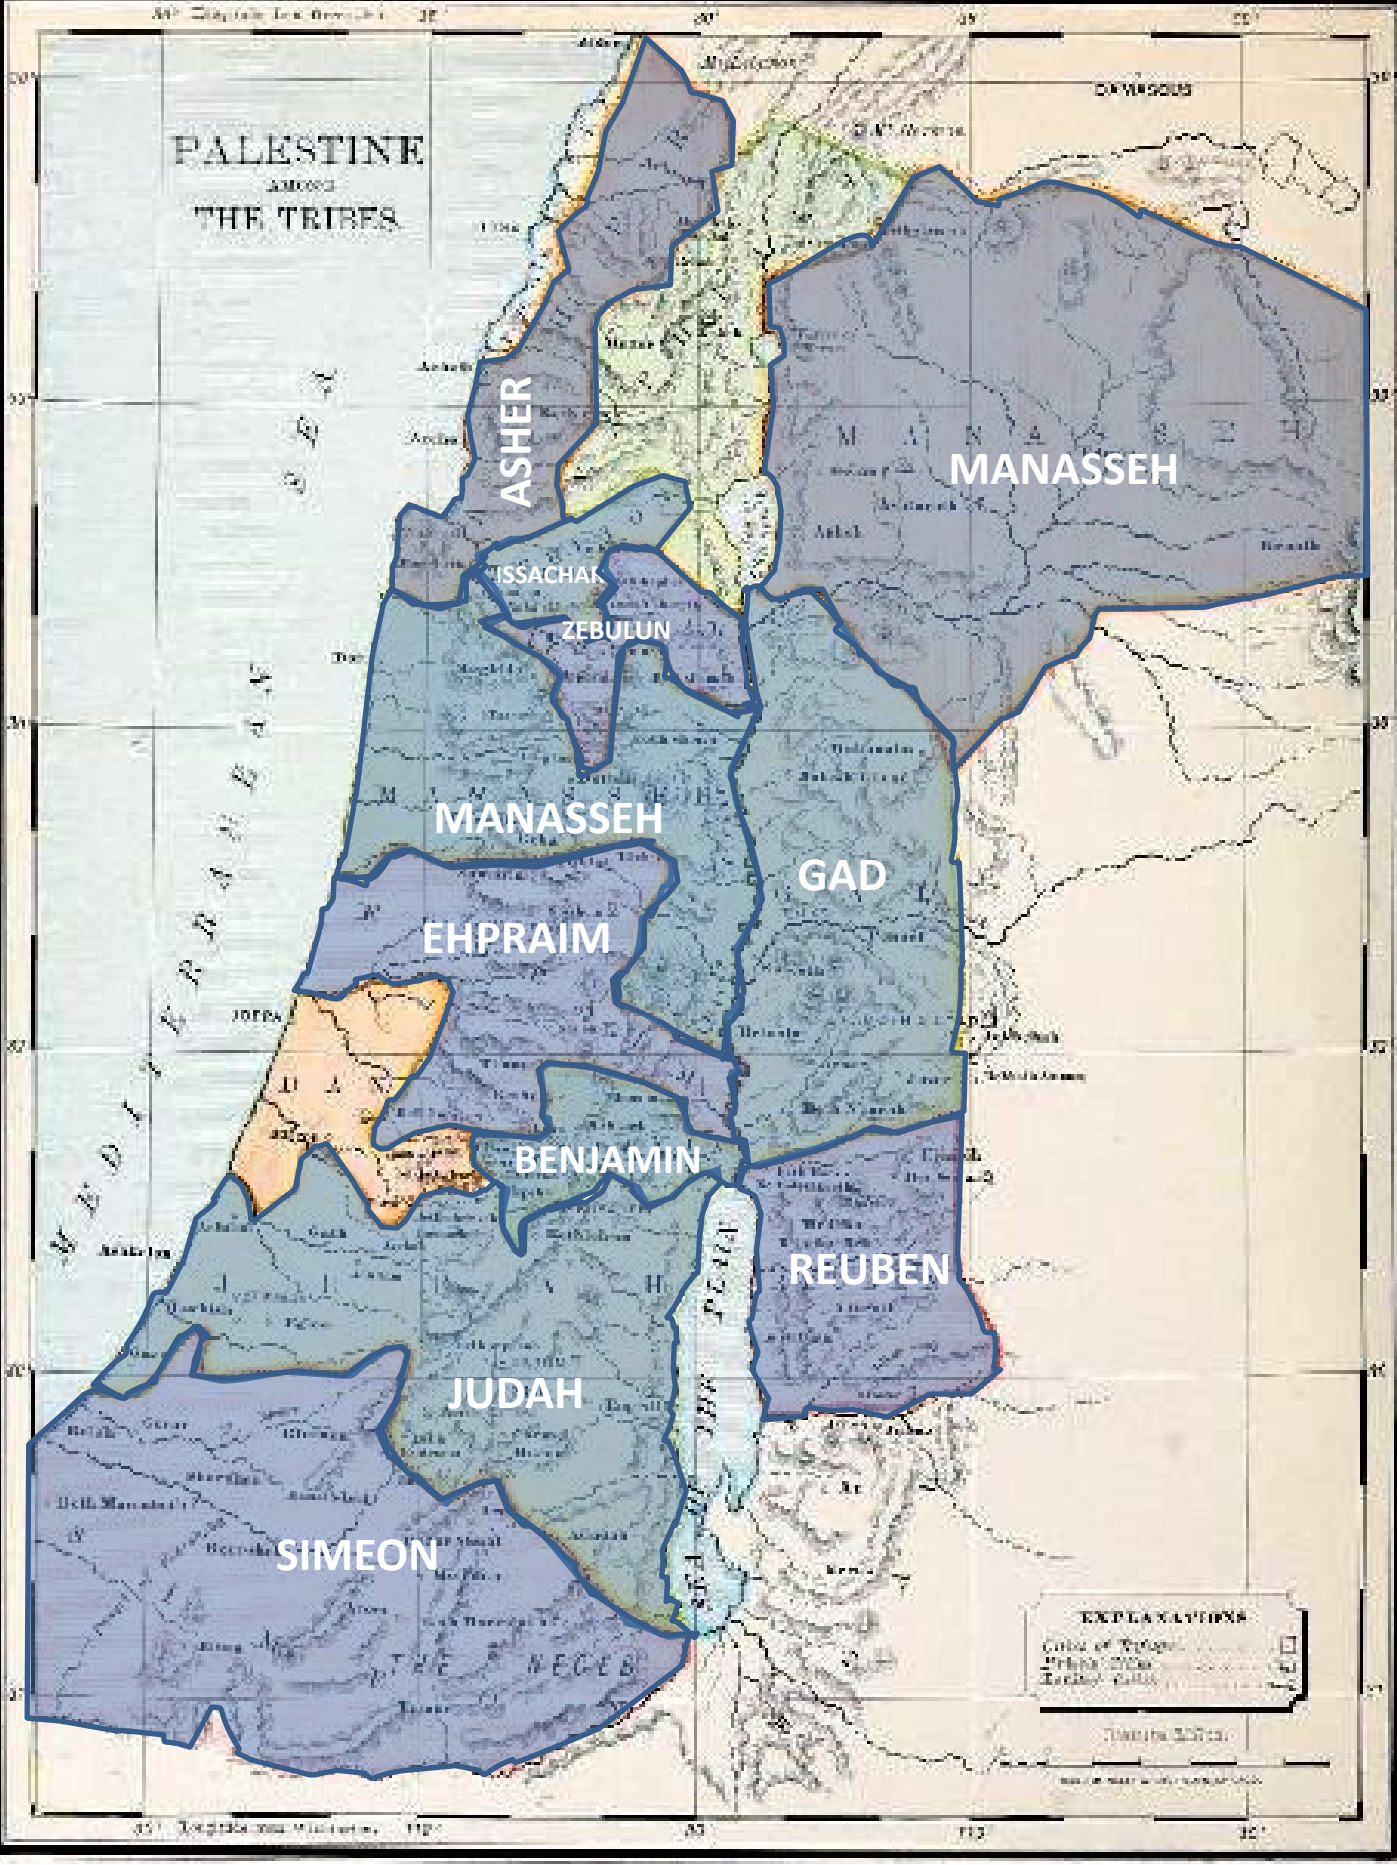

REUBEN

JUDAH

SIMEON

EXPLANATIONS

- Cities of Tribes
- Cities of Israel
- Jewish Cities

100 Miles

PALESTINE  
AMONG  
THE TRIBES

MANASSEH

**EXPLANATIONS**

- Color of Tribes
- Prime Cities
- Iron Age

Scale 1:500,000

Map of Palestine, 1920

**PALESTINE**  
AMONG  
THE TRIBES

**MANASSEH**

**ZEBULUN**

**MANASSEH**

Color of Tribes	
Prime Cities	
Feudal Cells	

Scale 1:500,000

PALESTINE  
AMONG  
THE TRIBES

EXPLANATIONS	
Color of Tribes	[Color swatch]
Prime Cities	[Symbol]
Other Cities	[Symbol]

Scale 1:500,000  
Scale of map is only approximate

PALESTINE  
AMONG  
THE TRIBES

ASHER

MANASSEH

ISSACHAK

ZEBULUN

MANASSEH

GAD

EHPRAIM