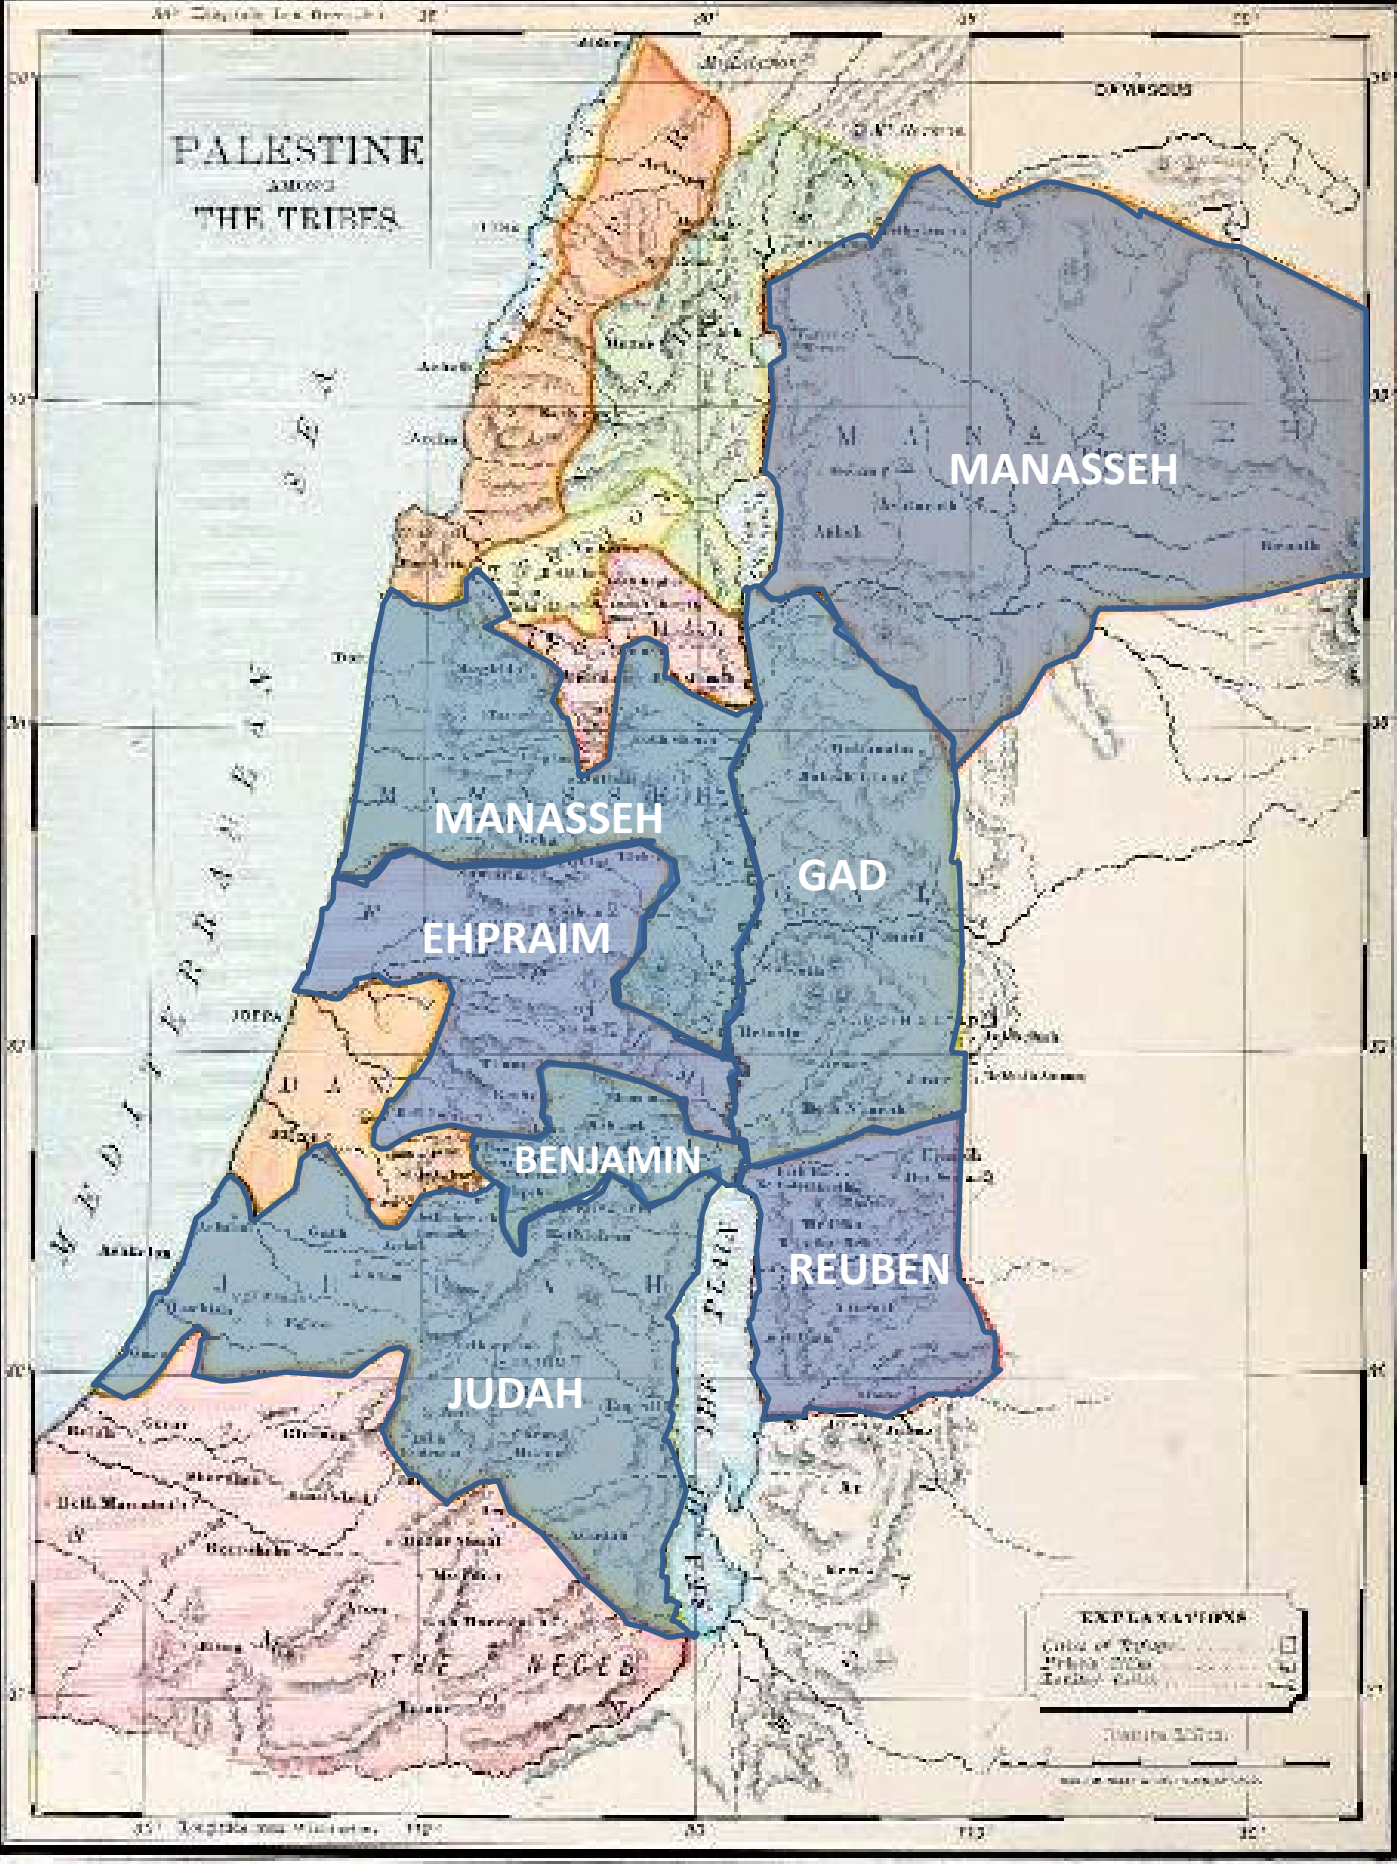

PALESTINE
AMONG
THE TRIBES

EXPLANATIONS

- Color of Tribes
- Prime Cities
- Fortified Cities

Scale 1:500,000