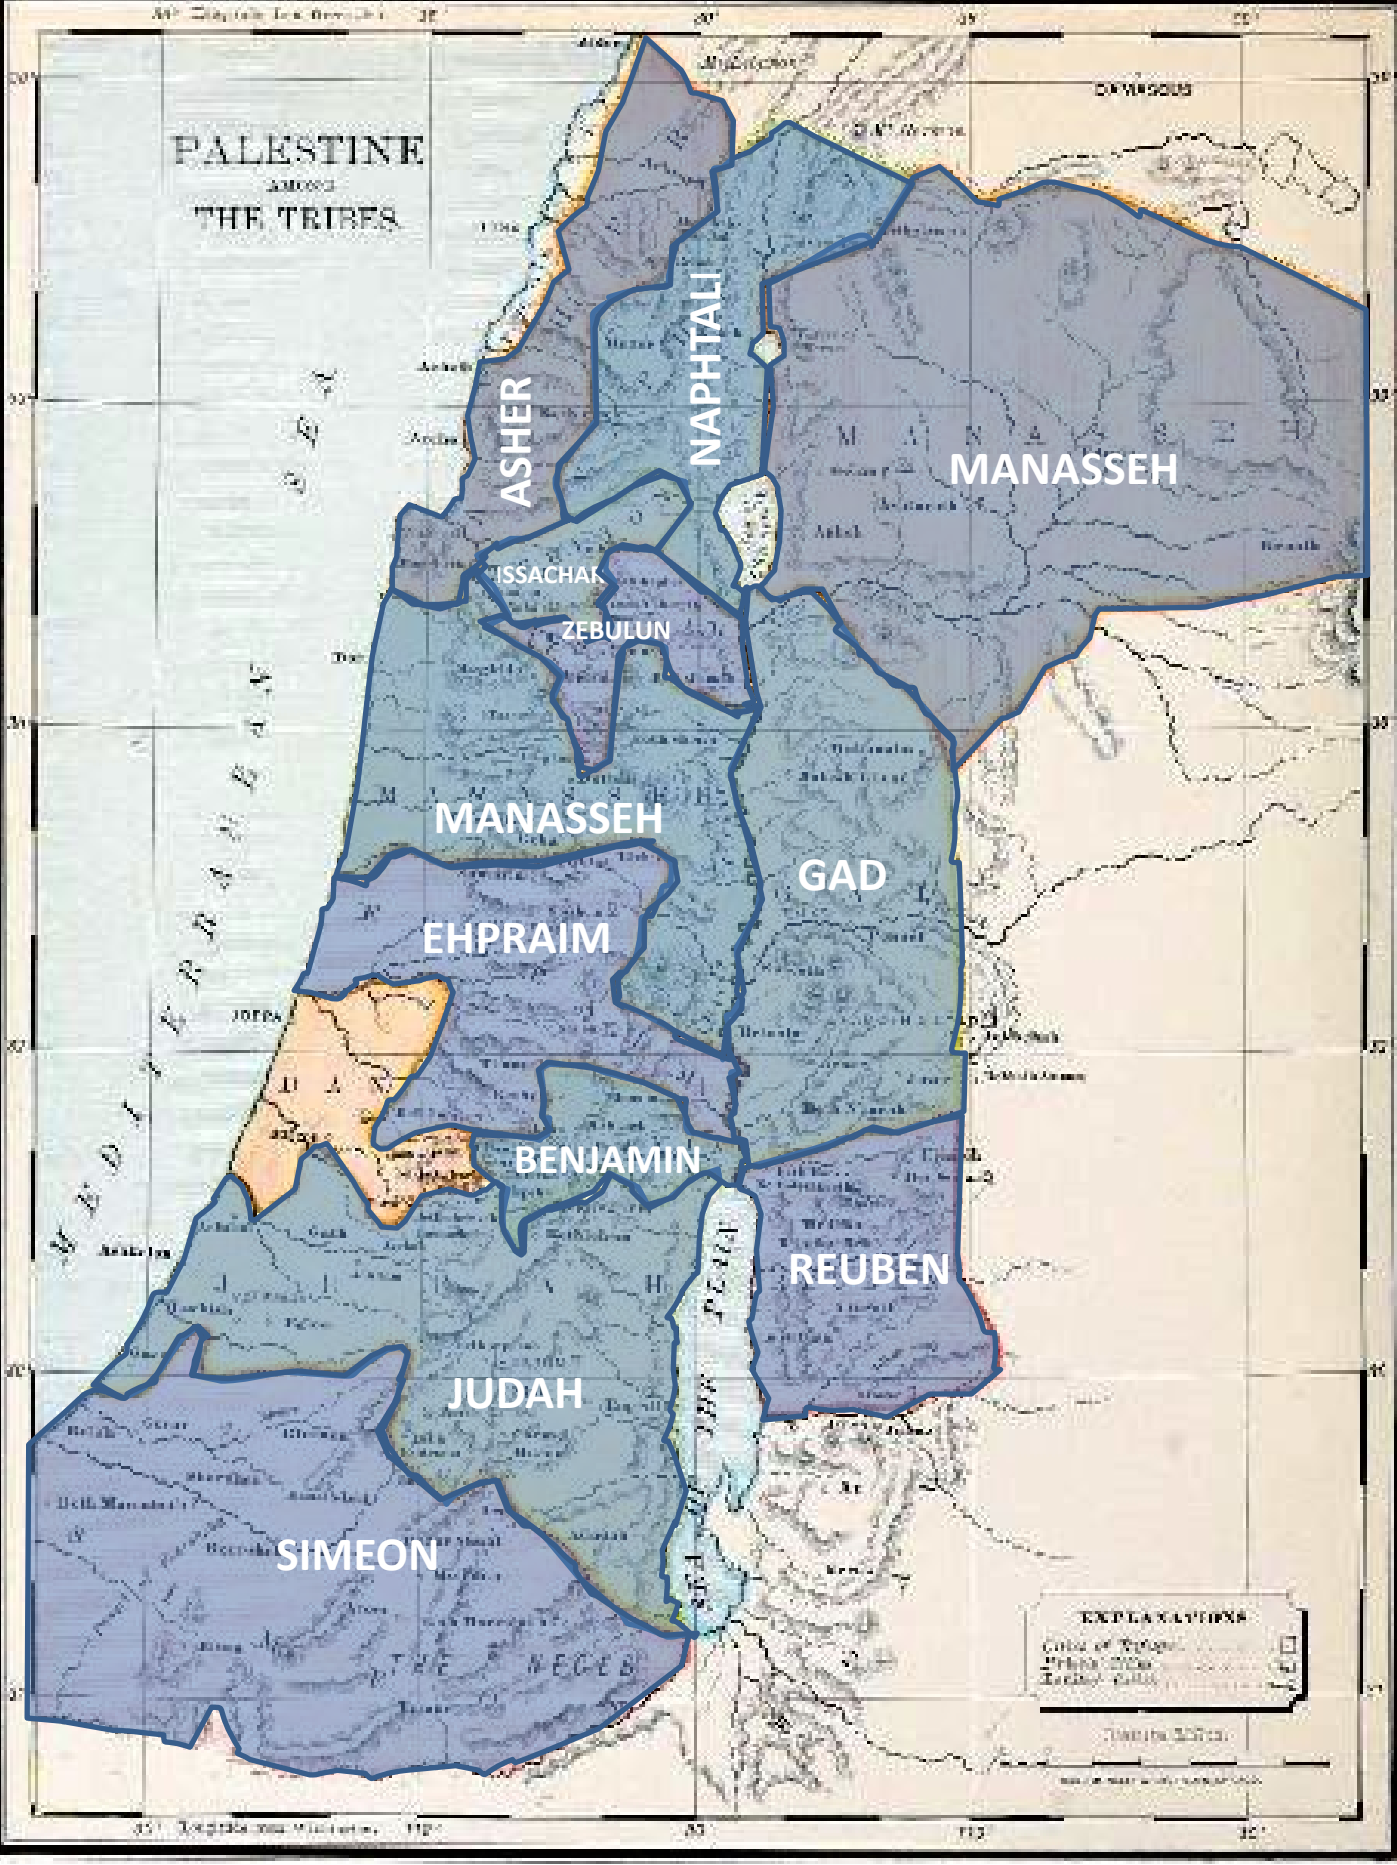

REUBEN

JUDAH

SIMEON

EXPLANATIONS

- Cities of Tribes
- Cities of Israel
- Jewish Cities

100 Miles

PALESTINE  
AMONG  
THE TRIBES

MANASSEH

**EXPLANATIONS**

- Color of Tribes
- Prime Cities
- Iron Age

Scale 1:500,000

Map of Palestine, 1920

**PALESTINE**  
AMONG  
THE TRIBES

**MANASSEH**

**ZEBULUN**

**MANASSEH**

PALESTINE  
AMONG  
THE TRIBES

ASHER

MANASSEH

ISSACHAK

ZEBULUN

MANASSEH

GAD

EHPRAIM

# PALESTINE AMONG THE TRIBES

PALESTINE  
AMONG  
THE TRIBES

ASHER  
NAPHTALI

MANASSEH

ISSACHAK  
ZEBULIN

MANASSEH

GAD

EHPRAIM