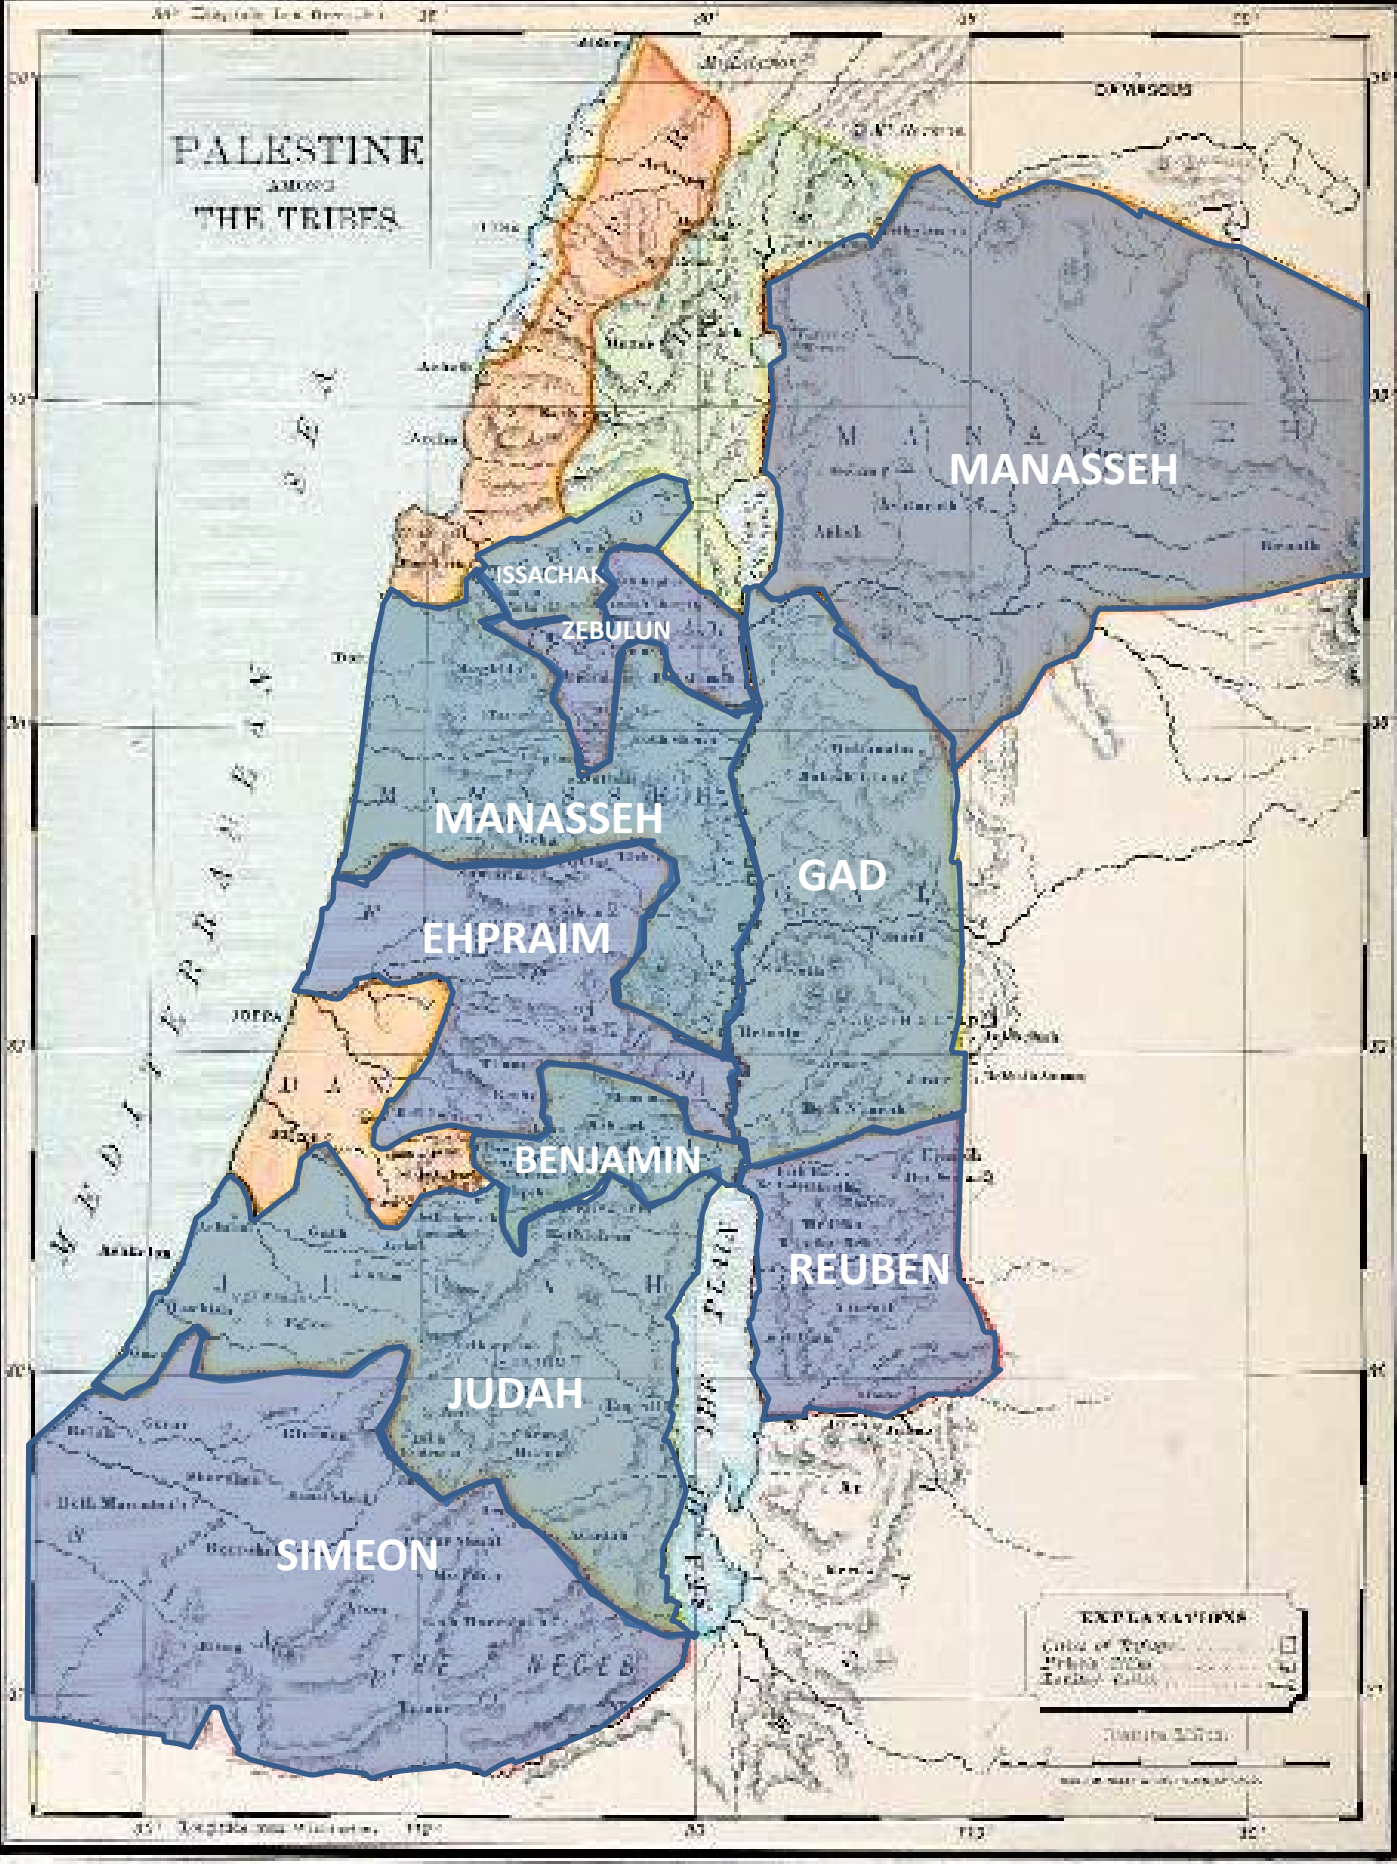

REUBEN

JUDAH

SIMEON

EXPLANATIONS

- Cities of Tribes
- Cities of Israel
- Jewish Cities

100 Miles

PALESTINE  
AMONG  
THE TRIBES

MANASSEH

**EXPLANATIONS**

- Color of Tribes
- Prime Cities
- Iron Age

Scale 1:500,000

Map of Palestine, 1920

**PALESTINE**  
AMONG  
THE TRIBES

**MANASSEH**

**ZEBULUN**

**MANASSEH**

**GAD**

**EHPRAIM**

**BENJAMIN**

**REUBEN**

**JUDAH**

**SIMEON**

THE NEGBE

**EXPLANATIONS**

Color of Tribes	
Prime Cities	
Feudal Cells	

Scale 1:500,000

PALESTINE  
AMONG  
THE TRIBES

EXPLANATIONS	
Color of Tribes	[Color swatch]
Prime Cities	[Symbol]
Other Cities	[Symbol]

Scale 1:500,000  
Scale of map is only approximate