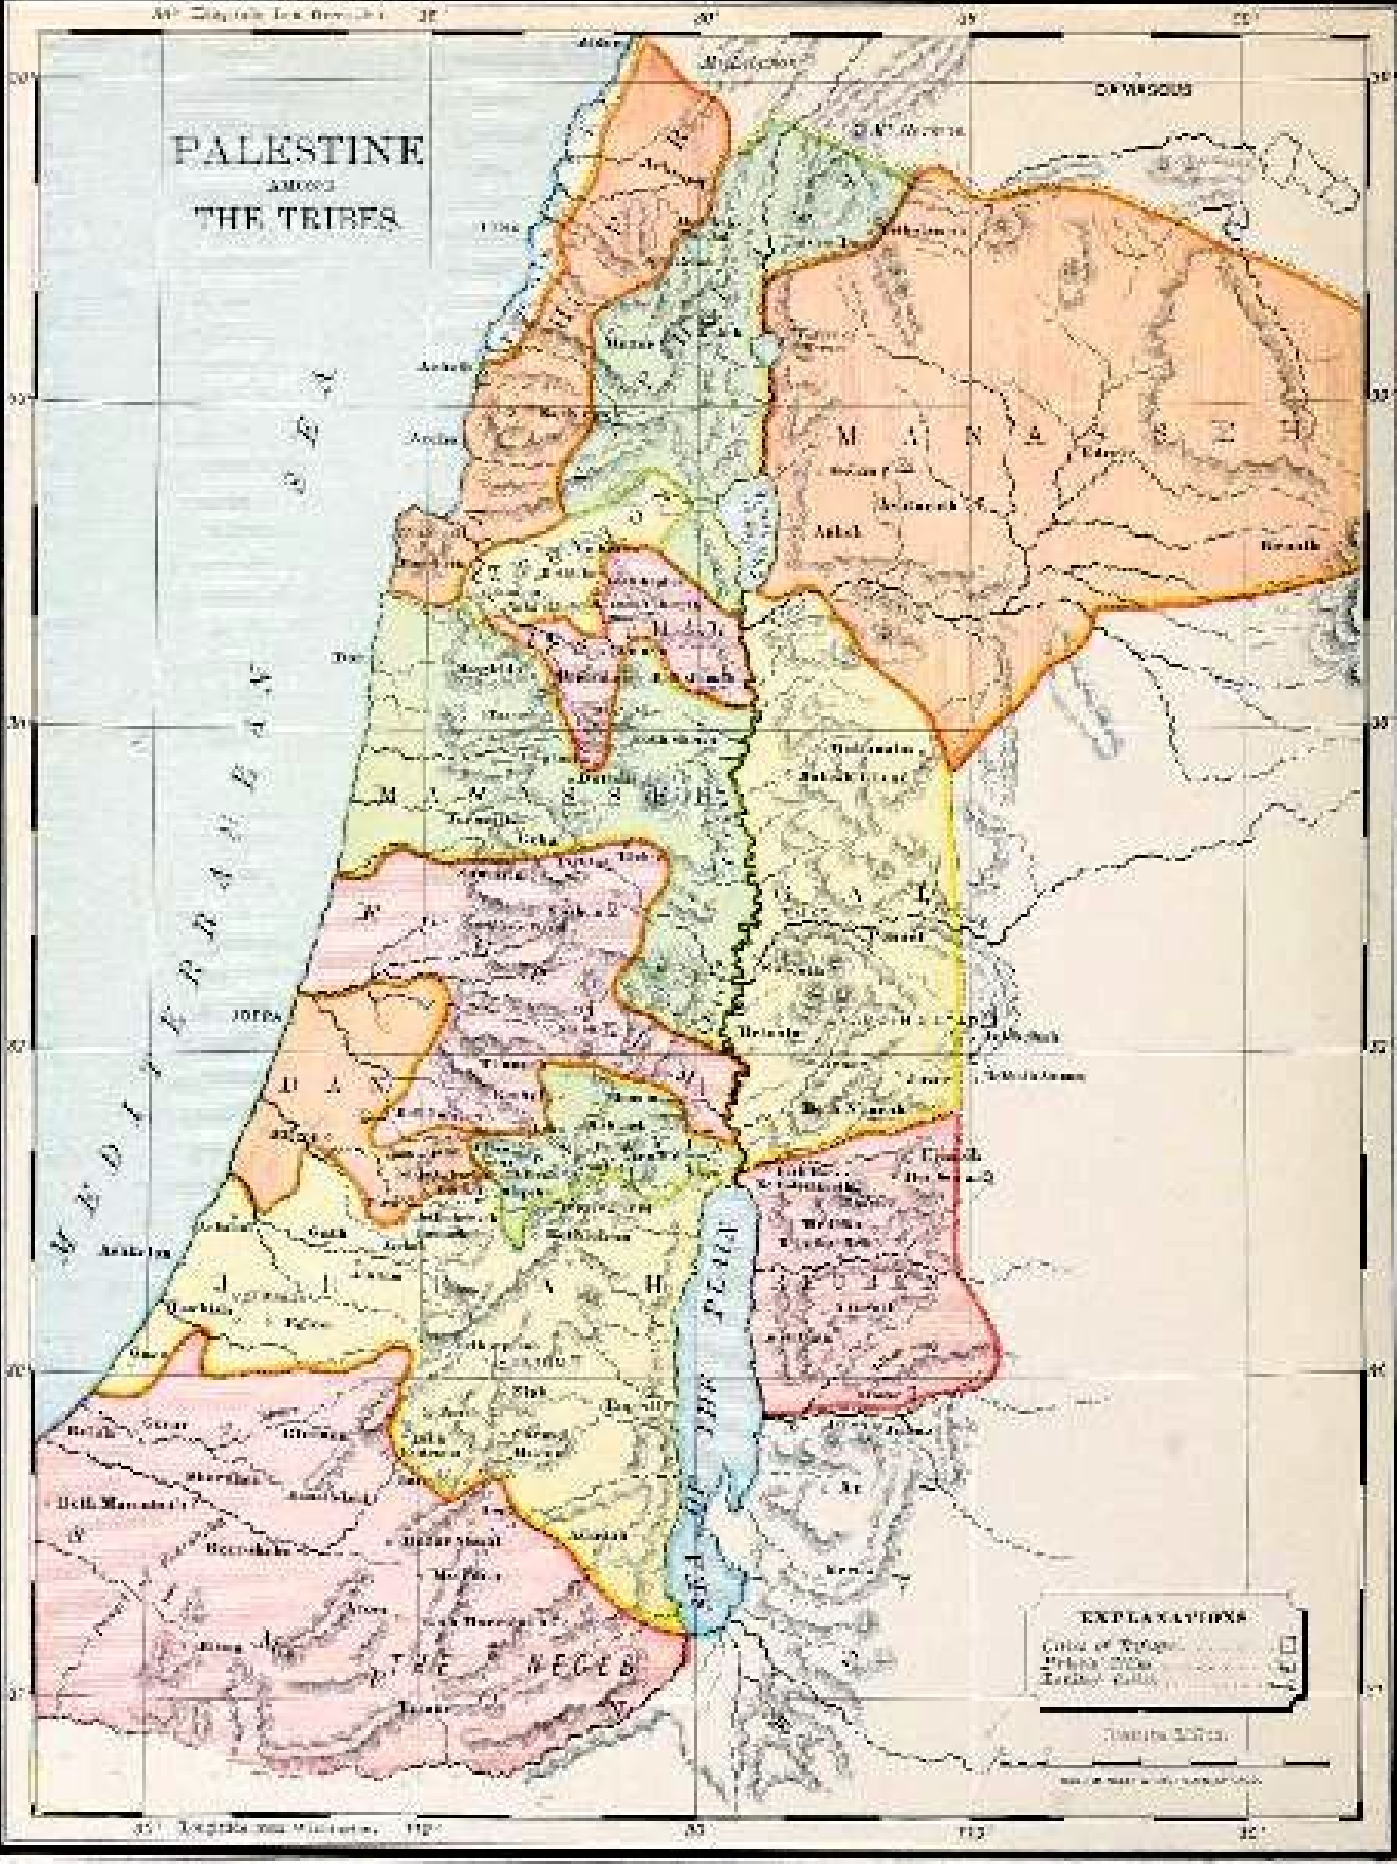

# PALESTINE

AMONG  
THE TRIBES

**EXPLANATIONS**

Cities of Tribes —  
 Cities of Israel —  
 Cities of Judah —  
 Cities of Dan —

Scale 1:500,000

PALESTINE  
AMONG  
THE TRIBES

ASHER

NAPHTALI

REUBEN

JUDAH

SIMEON

EXPLANATIONS

- Cities of Tribes
- Cities of Israel
- Jewish Cities

100 Miles

PALESTINE  
AMONG  
THE TRIBES

MANASSEH

# PALESTINE AMONG THE TRIBES

**REUBEN**

**EXPLANATIONS**

- Color of Tribes
- Prime Cities
- Islands

Scale 1:500,000

Map of Palestine, 1920

**EXPLANATIONS**

- Color of Tribes
- Prime Cities
- Iron Age

Scale 1:500,000

Map of Palestine, 1920

**PALESTINE**  
AMONG  
THE TRIBES

**MANASSEH**

**ZEBULUN**

**MANASSEH**