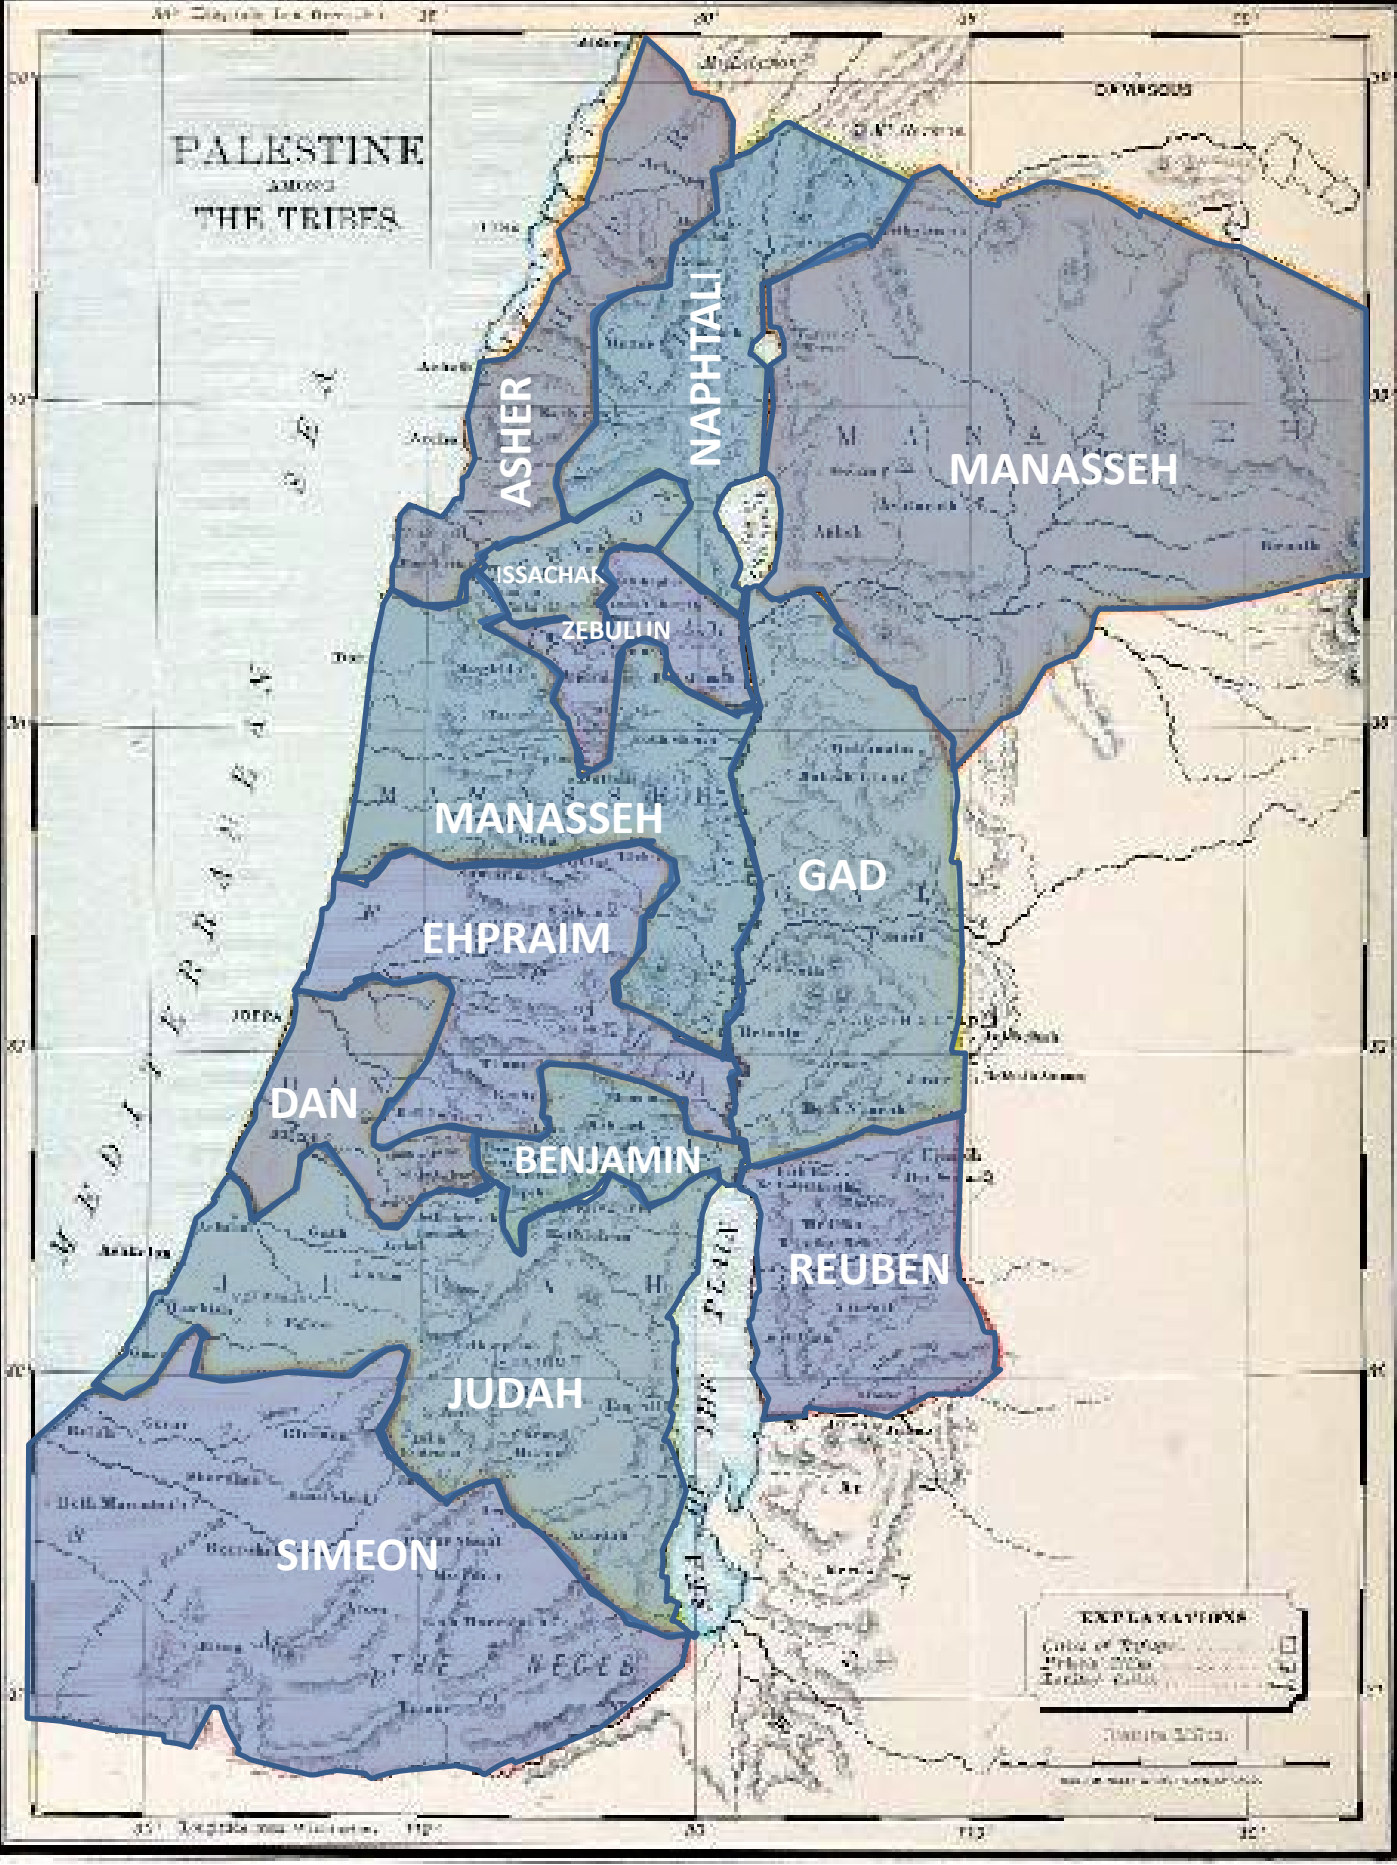

# PALESTINE

AMONG  
THE TRIBES

**EXPLANATIONS**

Cities of Tribes —  
 Cities of Israel —  
 Cities of Judah —  
 Cities of Dan —

Scale 1:500,000

PALESTINE  
AMONG  
THE TRIBES

ASHER

NAPHTALI

REUBEN

JUDAH

SIMEON

EXPLANATIONS

- Cities of Tribes
- Cities of Israel
- Jewish Cities

100 Miles

PALESTINE  
AMONG  
THE TRIBES

MANASSEH

MANASSEH

GAD

EHPRAIM

REUBEN

JUDAH

THE NEGBE

**EXPLANATIONS**

- City of Tribes
- Other Cities
- Fortified Cities

**EXPLANATIONS**

- Color of Tribes
- Prime Cities
- Iron Age

Scale 1:500,000

Map of Palestine, 1920

**PALESTINE**  
AMONG  
THE TRIBES

**MANASSEH**

**ZEBULUN**

**MANASSEH**