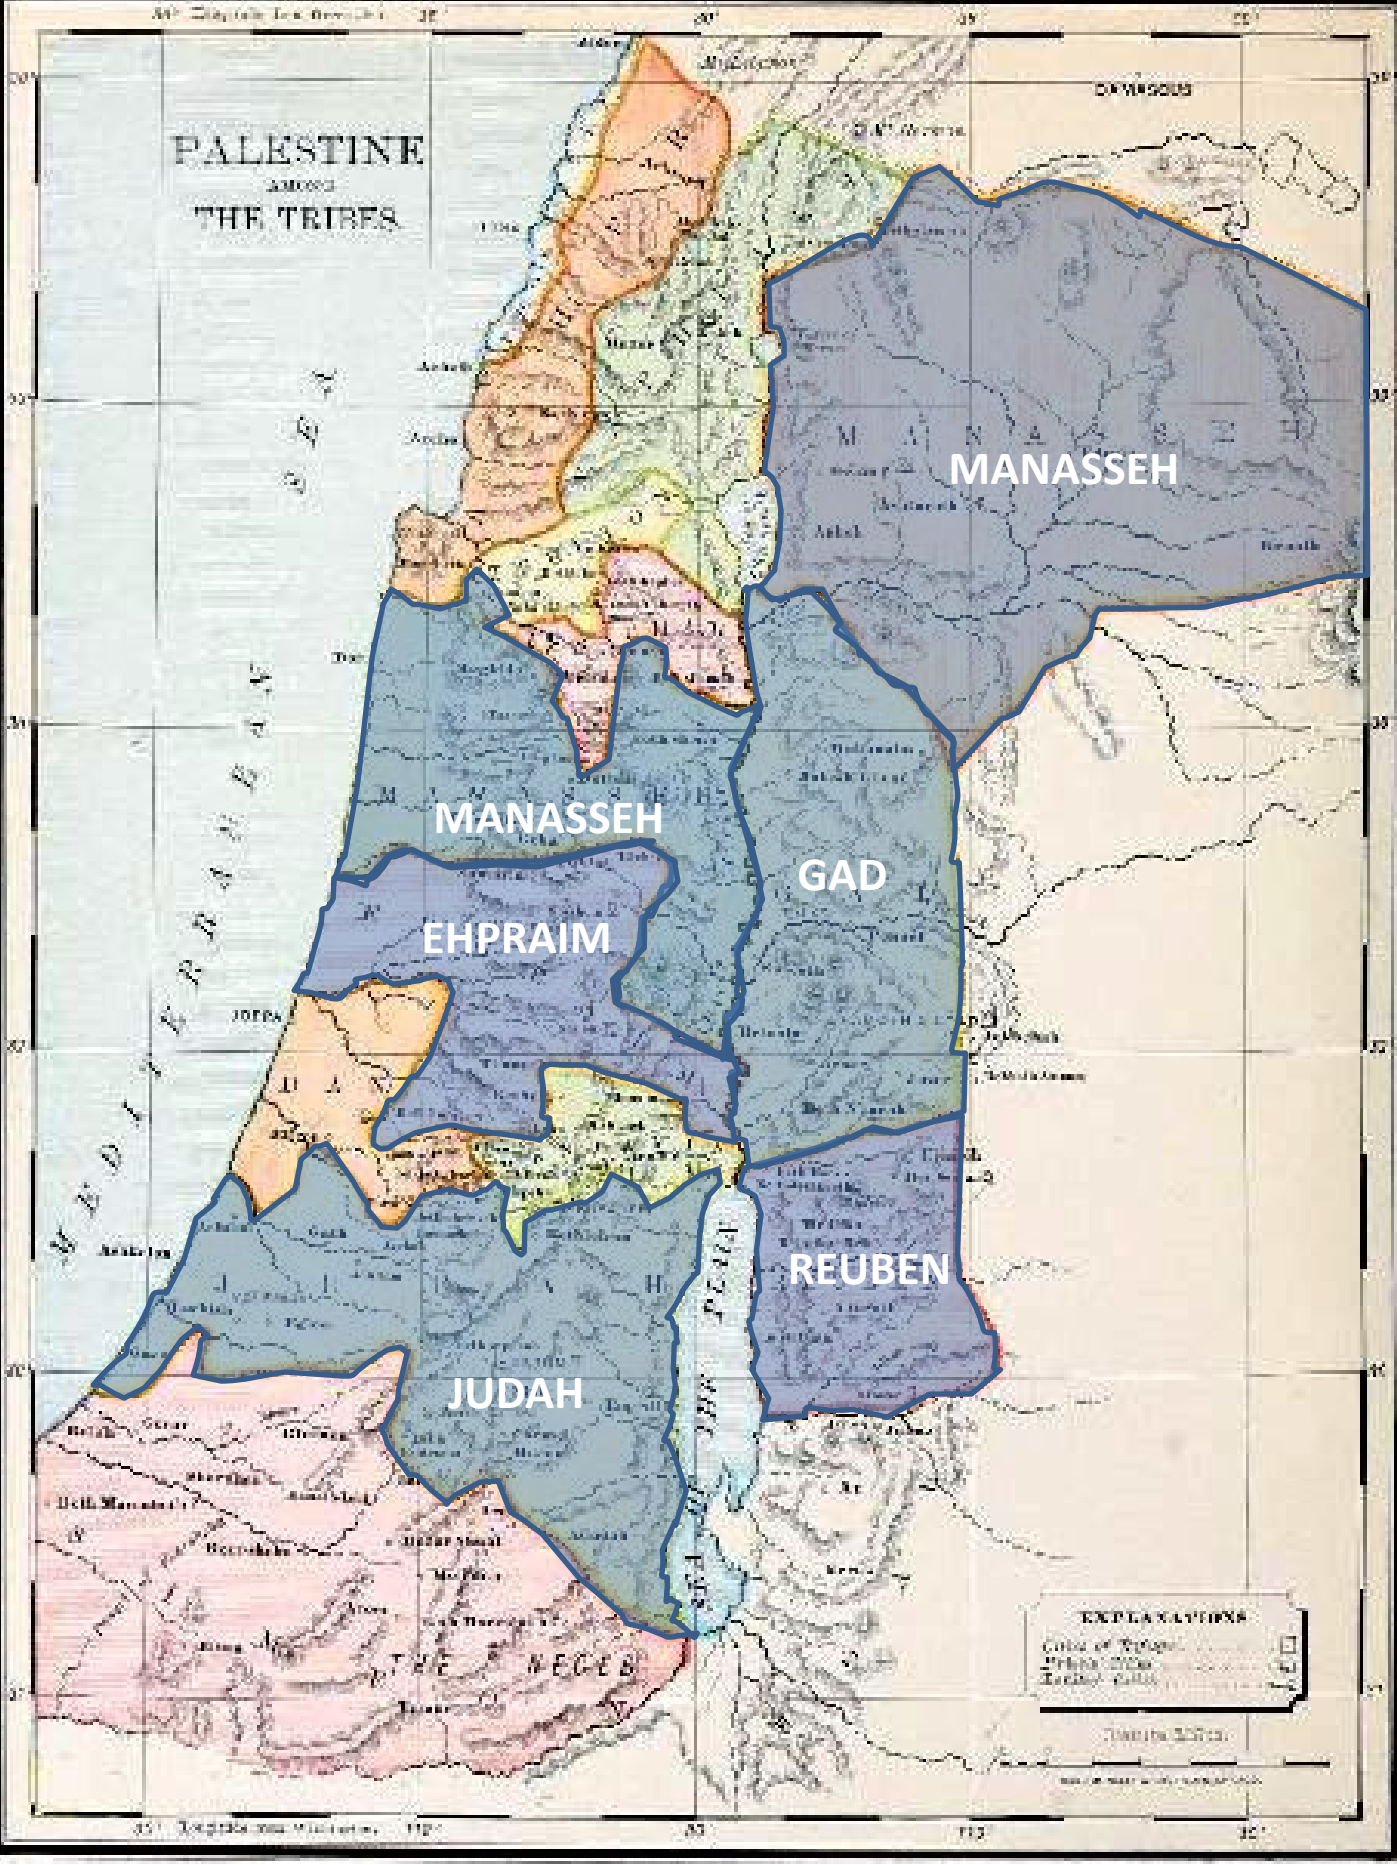

# PALESTINE

AMONG  
THE TRIBES

**EXPLANATIONS**

Cities of Tribes —  
 Cities of Israel —  
 Cities of Judah —  
 Cities of Dan —

Scale 1:500,000

PALESTINE  
AMONG  
THE TRIBES

ASHER

NAPHTALI

REUBEN

JUDAH

SIMEON

EXPLANATIONS

- Cities of Tribes
- Cities of Israel
- Jewish Cities

100 Miles

PALESTINE  
AMONG  
THE TRIBES

MANASSEH

MANASSEH

GAD

EHPRAIM

REUBEN

JUDAH

THE NEGBE

**EXPLANATIONS**

- City of Tribes
- Other Cities
- Fortified Cities

**EXPLANATIONS**

- Color of Tribes
- Prime Cities
- Iron Age

Scale 1:500,000

Map of Palestine, 1920

**PALESTINE**  
AMONG  
THE TRIBES

**MANASSEH**

**ZEBULUN**

**MANASSEH**